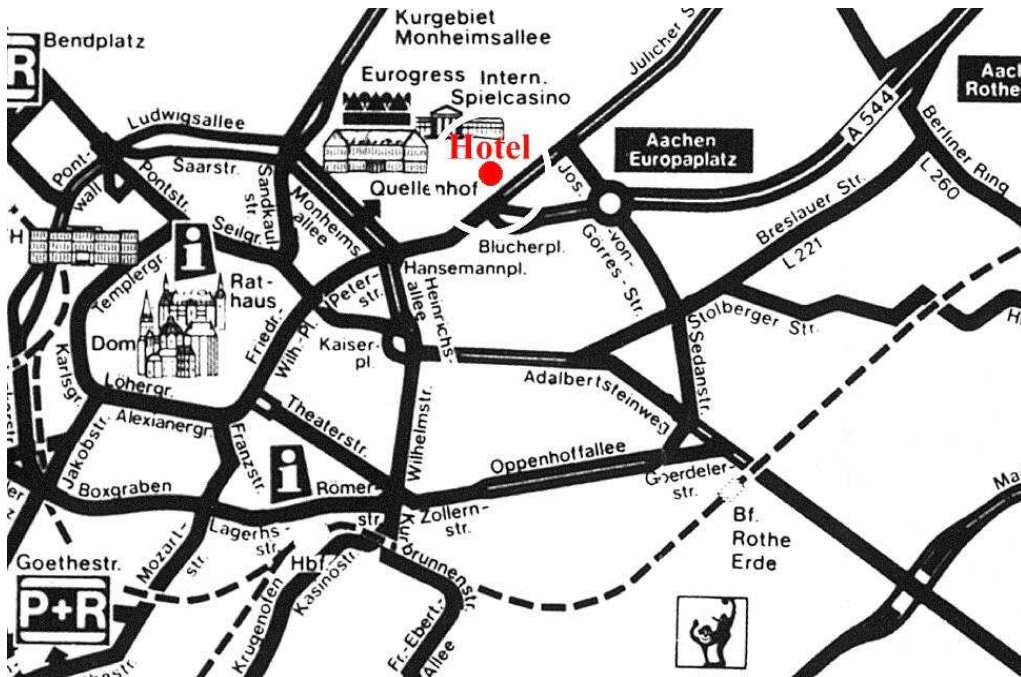

# Hotel Krone

Das persönlich geführte Stadthotel\*\*\*

## Arrival Map

Welcome to Aachen.

Welcome to Hotel Krone.

- ▶ **A4 from Cologne or A44 from Düsseldorf** >> motorway intersection Aachen >> motorway A544 >> exit Europaplatz >> Josef-von-Görres-Street right (first exit in the roundabout) >> Jülicher Street left >> Hotel Krone 200 meters (right side).
- ▶ **A4 (E314) from Netherlands** >> exit Aachen-Zentrum >> Krefelder Street (B57) right >> Prager Ring left (first crossing) >> Jülicher Street (B264) right >> Hotel Krone 800 meters (right side).
- ▶ **A44 (E40) from Brussels/Liège (Luik)** >> exit Aachen-Brand >> Trierer Street (B258) left >> Sedan Street right (second traffic light after the railway bridge) >> Josef-von-Görres-Street straight on >> Europaplatz >> Josef-von-Görres-Straße continuation (second exit in the roundabout) >> Jülicher Street left >> Hotel Krone 200 meters (right side).
- ▶ **Public Transport:** Aachen Main Station >> bus lines 1 or 11 or 21 (direction Marschiertor) >> bus stop Blücherplatz (opposite Hotel Krone).