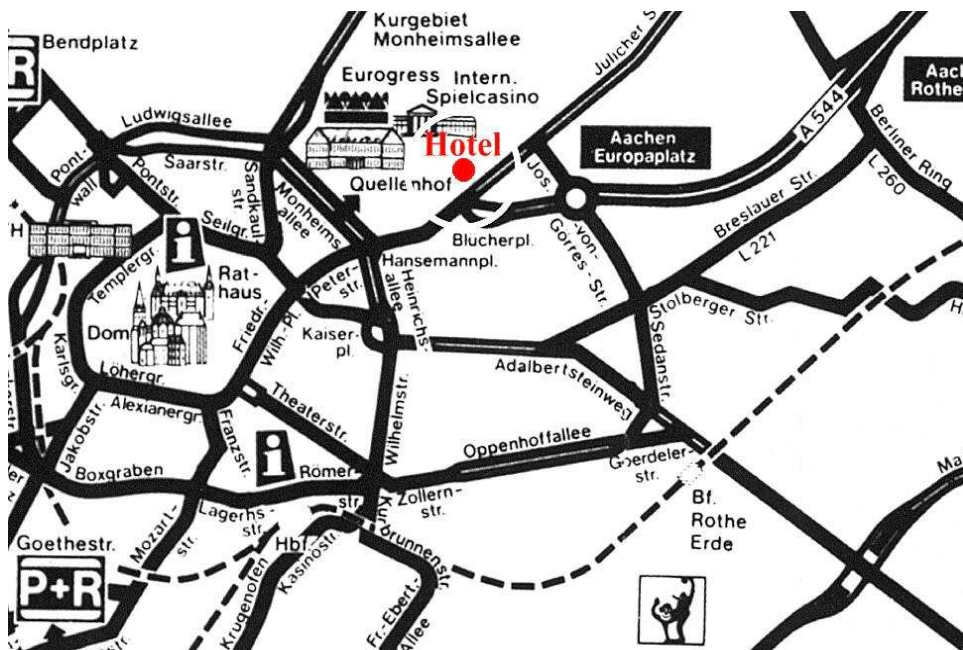

# Hotel Krone

*Das persönlich geführte Stadthotel\*\*\**

## Your request ♦ Our offer

- central favourable location
- City, Eurogress, Europe Place in the very neighbourhood
- Technology Centre very nearby
- all rooms with shower, toilet, hair-drier, cosmetic mirror, minibar, radio, satellite TV, CNN, direct dial telephone, modem plug
- non-smoker rooms
- wake-up service
- buffet breakfast tasty and fresh
- lounge with bar
- W-LAN
- 24-hours reception and service
- lift (elevator)
- conference room
- car parking (underground car park)
- shuttle: station, airports, fairs